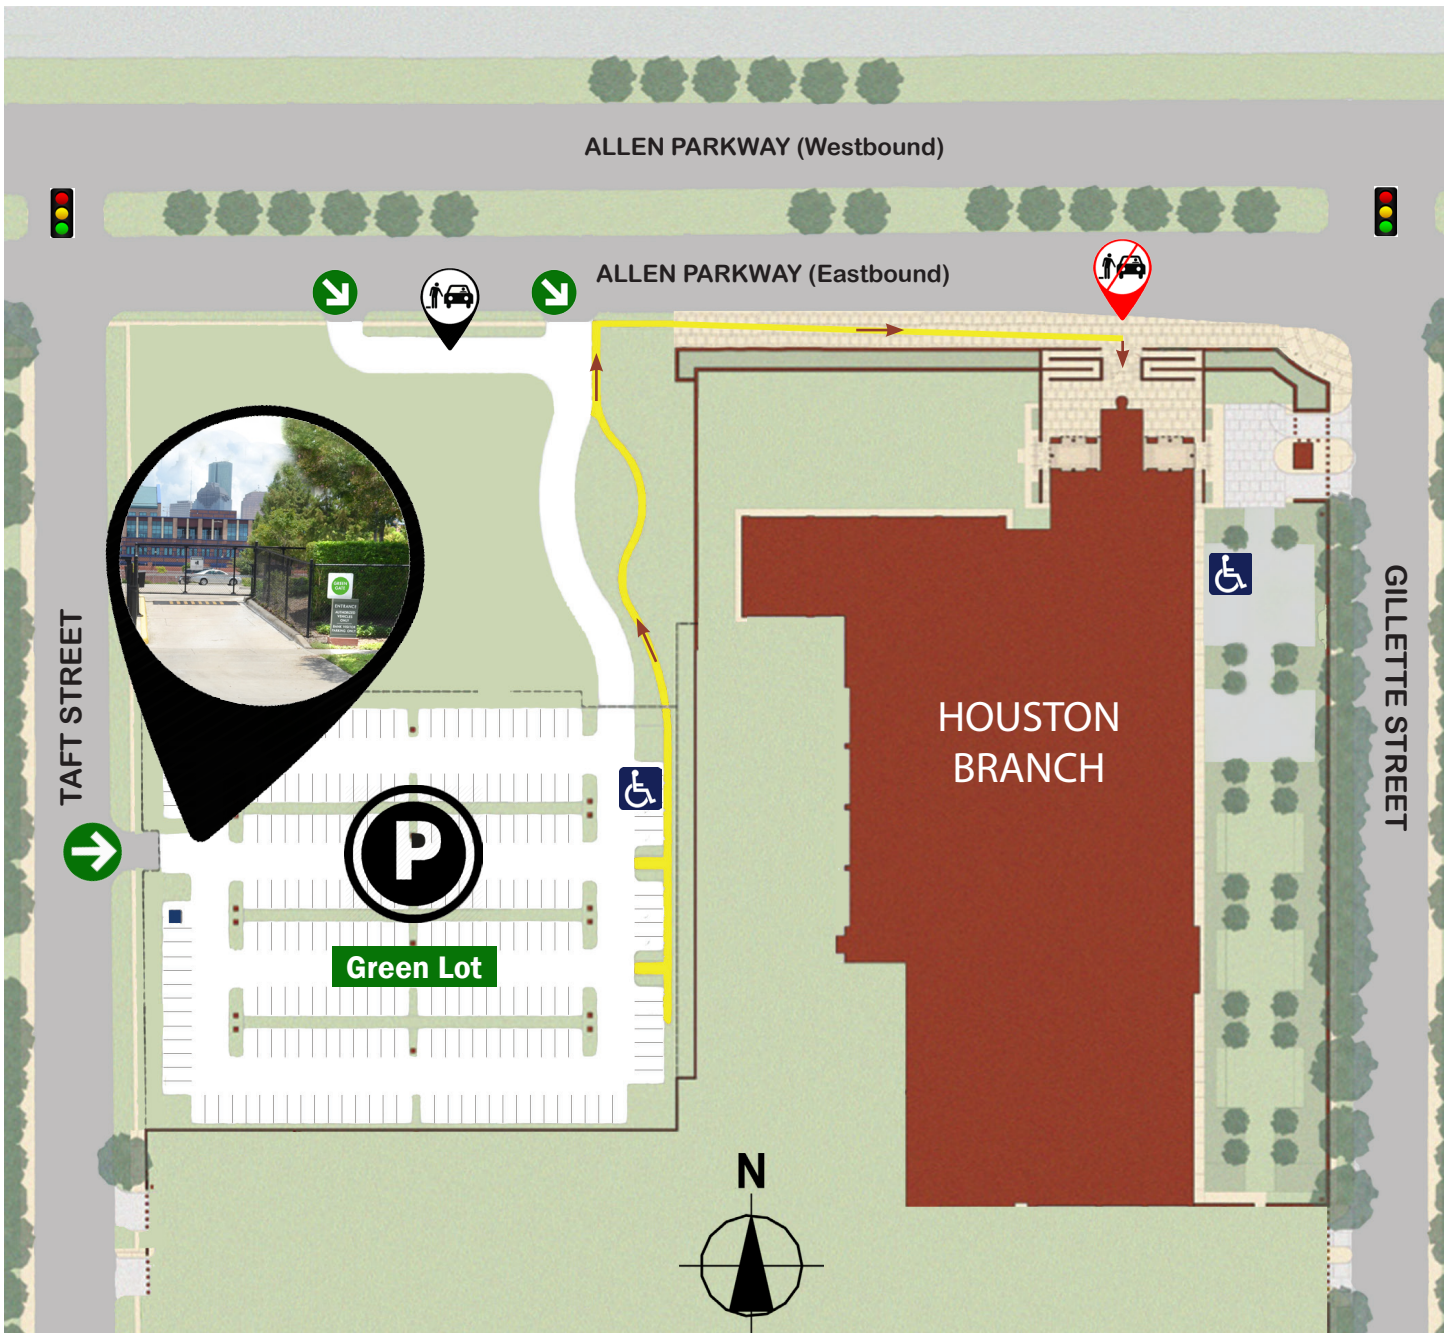

FEDERAL RESERVE BANK OF DALLAS - HOUSTON BRANCH 1801 ALLEN PARKWAY, HOUSTON, TX 77019

Parking entrance

Pedestrian sidewalk to main entrance

Pedestrian Drop Off

No Pedestrian Drop Off

Main visitors' parking lot can be accessed through Taft Street or through the Allen Parkway eastbound entrance gates.